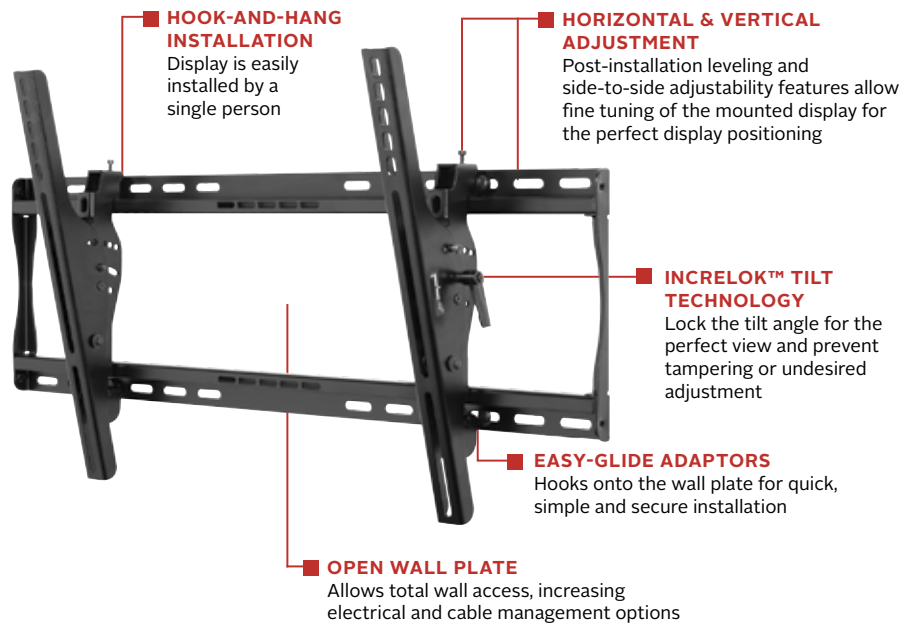

ST650(P)

Display size
39"- 75"

Max load
175lb (79kg)

SMARTMOUNT

Universal Tilt Wall Mount

FOR 39" TO 75" DISPLAYS

The SmartMount® Universal Tilt Wall Mount series offers the most versatile installation features and mounting options. Horizontal and vertical adjustment abilities allow for post installation leveling and side-to-side positioning, making it easier than ever to find the perfect TV position. Lock the tilt angle at installation to prevent tampering or moving with the IncreLok™ tilt technology. Security screws provided in the ST650 models deter tampering and theft. The open wall plate design offers total wall access, increasing the electrical and cable management options. The display can now simply be installed by a single person with the Hook-and-Hang™ system. The Easy-Glide™ adaptors hook onto the wall plate for an overall quick, simple, and secure installation.

The ST650's adjustable viewing feature provides 15° of forward tilt and 5° backward tilt, creating the most optimal viewing angle.

Additional Features

- ✓ Universal mount fits displays with mounting patterns up to 742 x 405mm (29.21" W x 15.95" H)
- ✓ Adjustable 15° forward tilt and 5° backward tilt for finding the optimal viewing angle
- ✓ Easy-Grip™ ratcheting handle locks tilt angle into place
- ✓ Included IncreLok™ feature offers fixed tilt lock in 5° increments when used
- ✓ Up to 0.25" (6mm) of vertical adjustment on each universal display adaptor bracket for post-installation leveling and height adjustment fine-tuning
- ✓ Horizontal display adjustment up to 8.00" (203mm) for centering display on wall
- ✓ Mounts to wood studs, concrete, cinder block or metal studs (metal stud accessory required)
- ✓ Includes all necessary wall and display attachment hardware
- ✓ Integrated security options available
- ✓ Design is UL listed and tested to four times stated load capacity